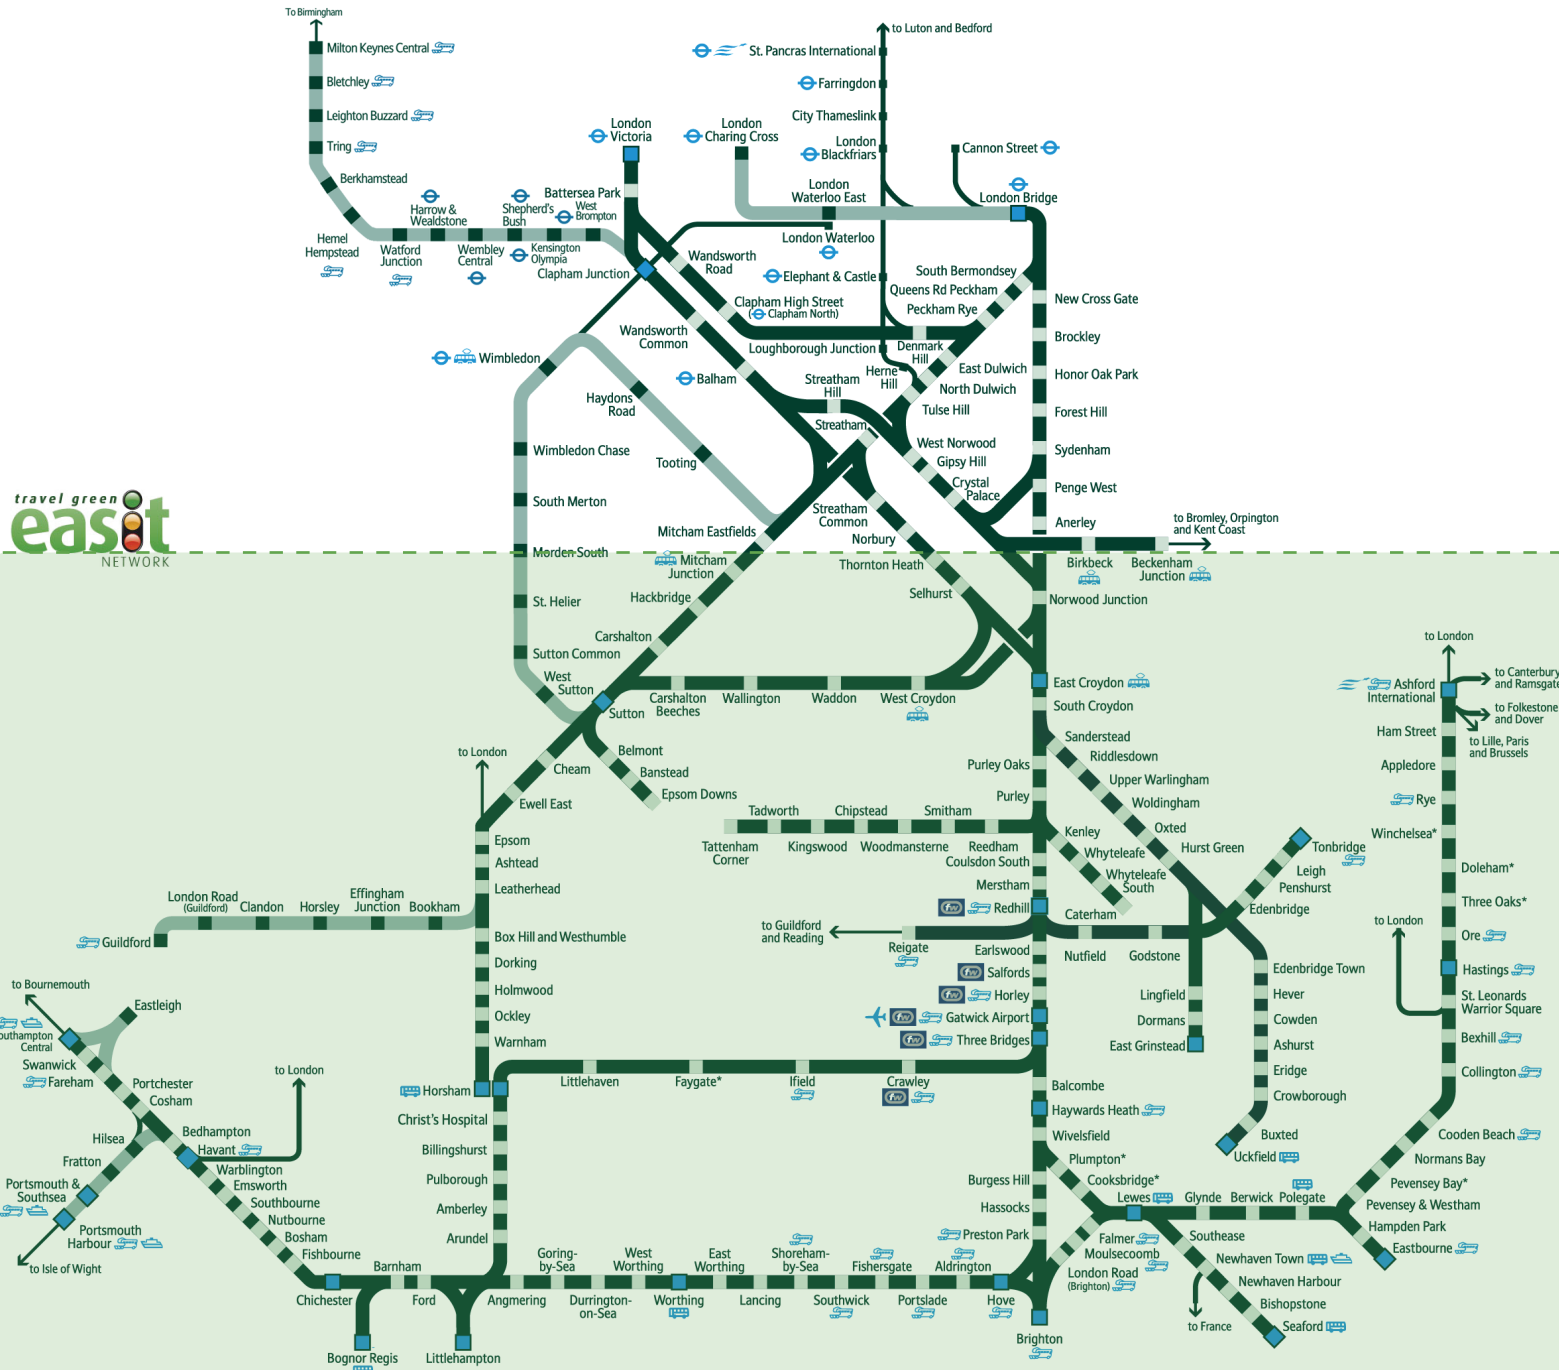

Southern discount zone

Key				
Southern Routes		Connections with Croydon Tramlink		Fastway bus
Routes served by Southern where most trains are run by other operators		Limited Southern service station	Faygate*	Railbus combined ticket available
Key Stations		Other train operator route		Ferry service interchange
Connections with London Underground		National Rail tickets & promotions available		Eurostar interchange
Other train operators may provide additional services along Southern routes		Airport interchange		Plus bus